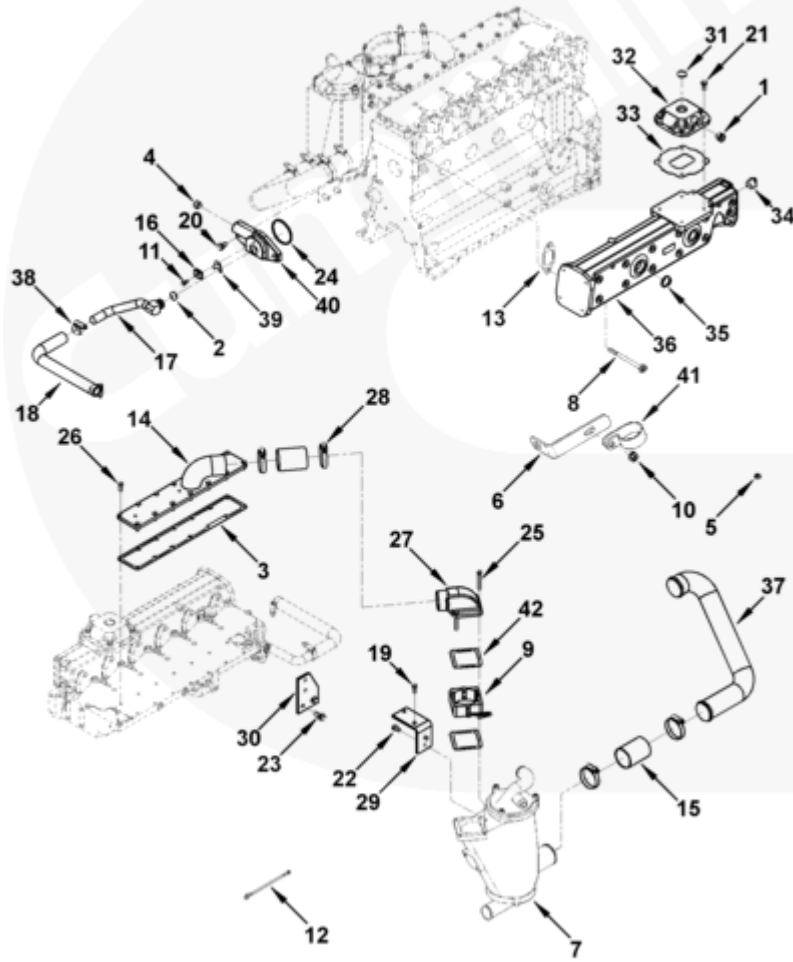

tb977gh

SMALL | MEDIUM | LARGE

Cart	Ref No	Part Number	Part Description	Required	Remarks
View My Cart					
		TB9347-01	Turbocharger Location		"B" Series turbocharger...(More)
					arrangement
					Cylinders: 6
					Aspiration: Thrbocharged And
					Sea Water aftercooled
					mounting location: Rear
					intake cover: Yes
					Exhaust Outlet: Exhaust Side
					crossover routing: Twin disc

					compatible oil supply hose
					routing: Outboard intake
					connector diameter: 2.50in.
					intake connector orientation:
					Rear
					Manifold Type: Wet
					Includes intake air heater.
					1 inch diameter water supply.
<input type="checkbox"/>	1	S 931 C	Reducing Pipe Bushing	1	
<input type="checkbox"/>	2	145530	O-Ring Seal	1	
	3	3914029	Intake Manifold Cover Gasket	1	TCL use Only
<input type="checkbox"/>	4	3008468	Pipe Plug	1	1/2 NPT.
<input type="checkbox"/>	5	3278425	Regular Hexagon Nut	1	M6 X 1.00.
<input type="checkbox"/>	6	3281460	Tube Brace	1	
<input type="checkbox"/>	7	3897196	Aftercooler	1	
<input type="checkbox"/>	8	3916518	Hexagon Flange Head Cap Screw	12	M10 X 1.50 X 125.
<input type="checkbox"/>	9	3929015	Intake Air Heater	1	
<input type="checkbox"/>	10	3902662	Hexagon Flange Nut	1	M10 x 1.50
<input type="checkbox"/>	11	3925883	Hexagon Flange Head Cap Screw	1	M8 X 1.25 X 16
<input type="checkbox"/>	12	3897656	Wiring Harness	1	
	13	3905443	Exhaust Manifold Gasket	6	
<input type="checkbox"/>	14	3921016	Intake Manifold Cover	1	
<input type="checkbox"/>	15	3897502	Plain Hose	3	
<input type="checkbox"/>	16	3897037	Retaining Clamp	1	
<input type="checkbox"/>	17	3897088	Water Transfer Tube	1	
<input type="checkbox"/>	18	3897090	Elbow Hose	1	
<input type="checkbox"/>	19	3900631	Hexagon Flange Head Cap Screw	1	M8 X 1.25 X 25.
<input type="checkbox"/>	20	3901249	Hexagon Flange Head Cap Screw	2	M12 X 1.75 X 25.
<input type="checkbox"/>	21	3902460	Hexagon Flange Head Cap Screw	5	M10 X 1.50 X 25.